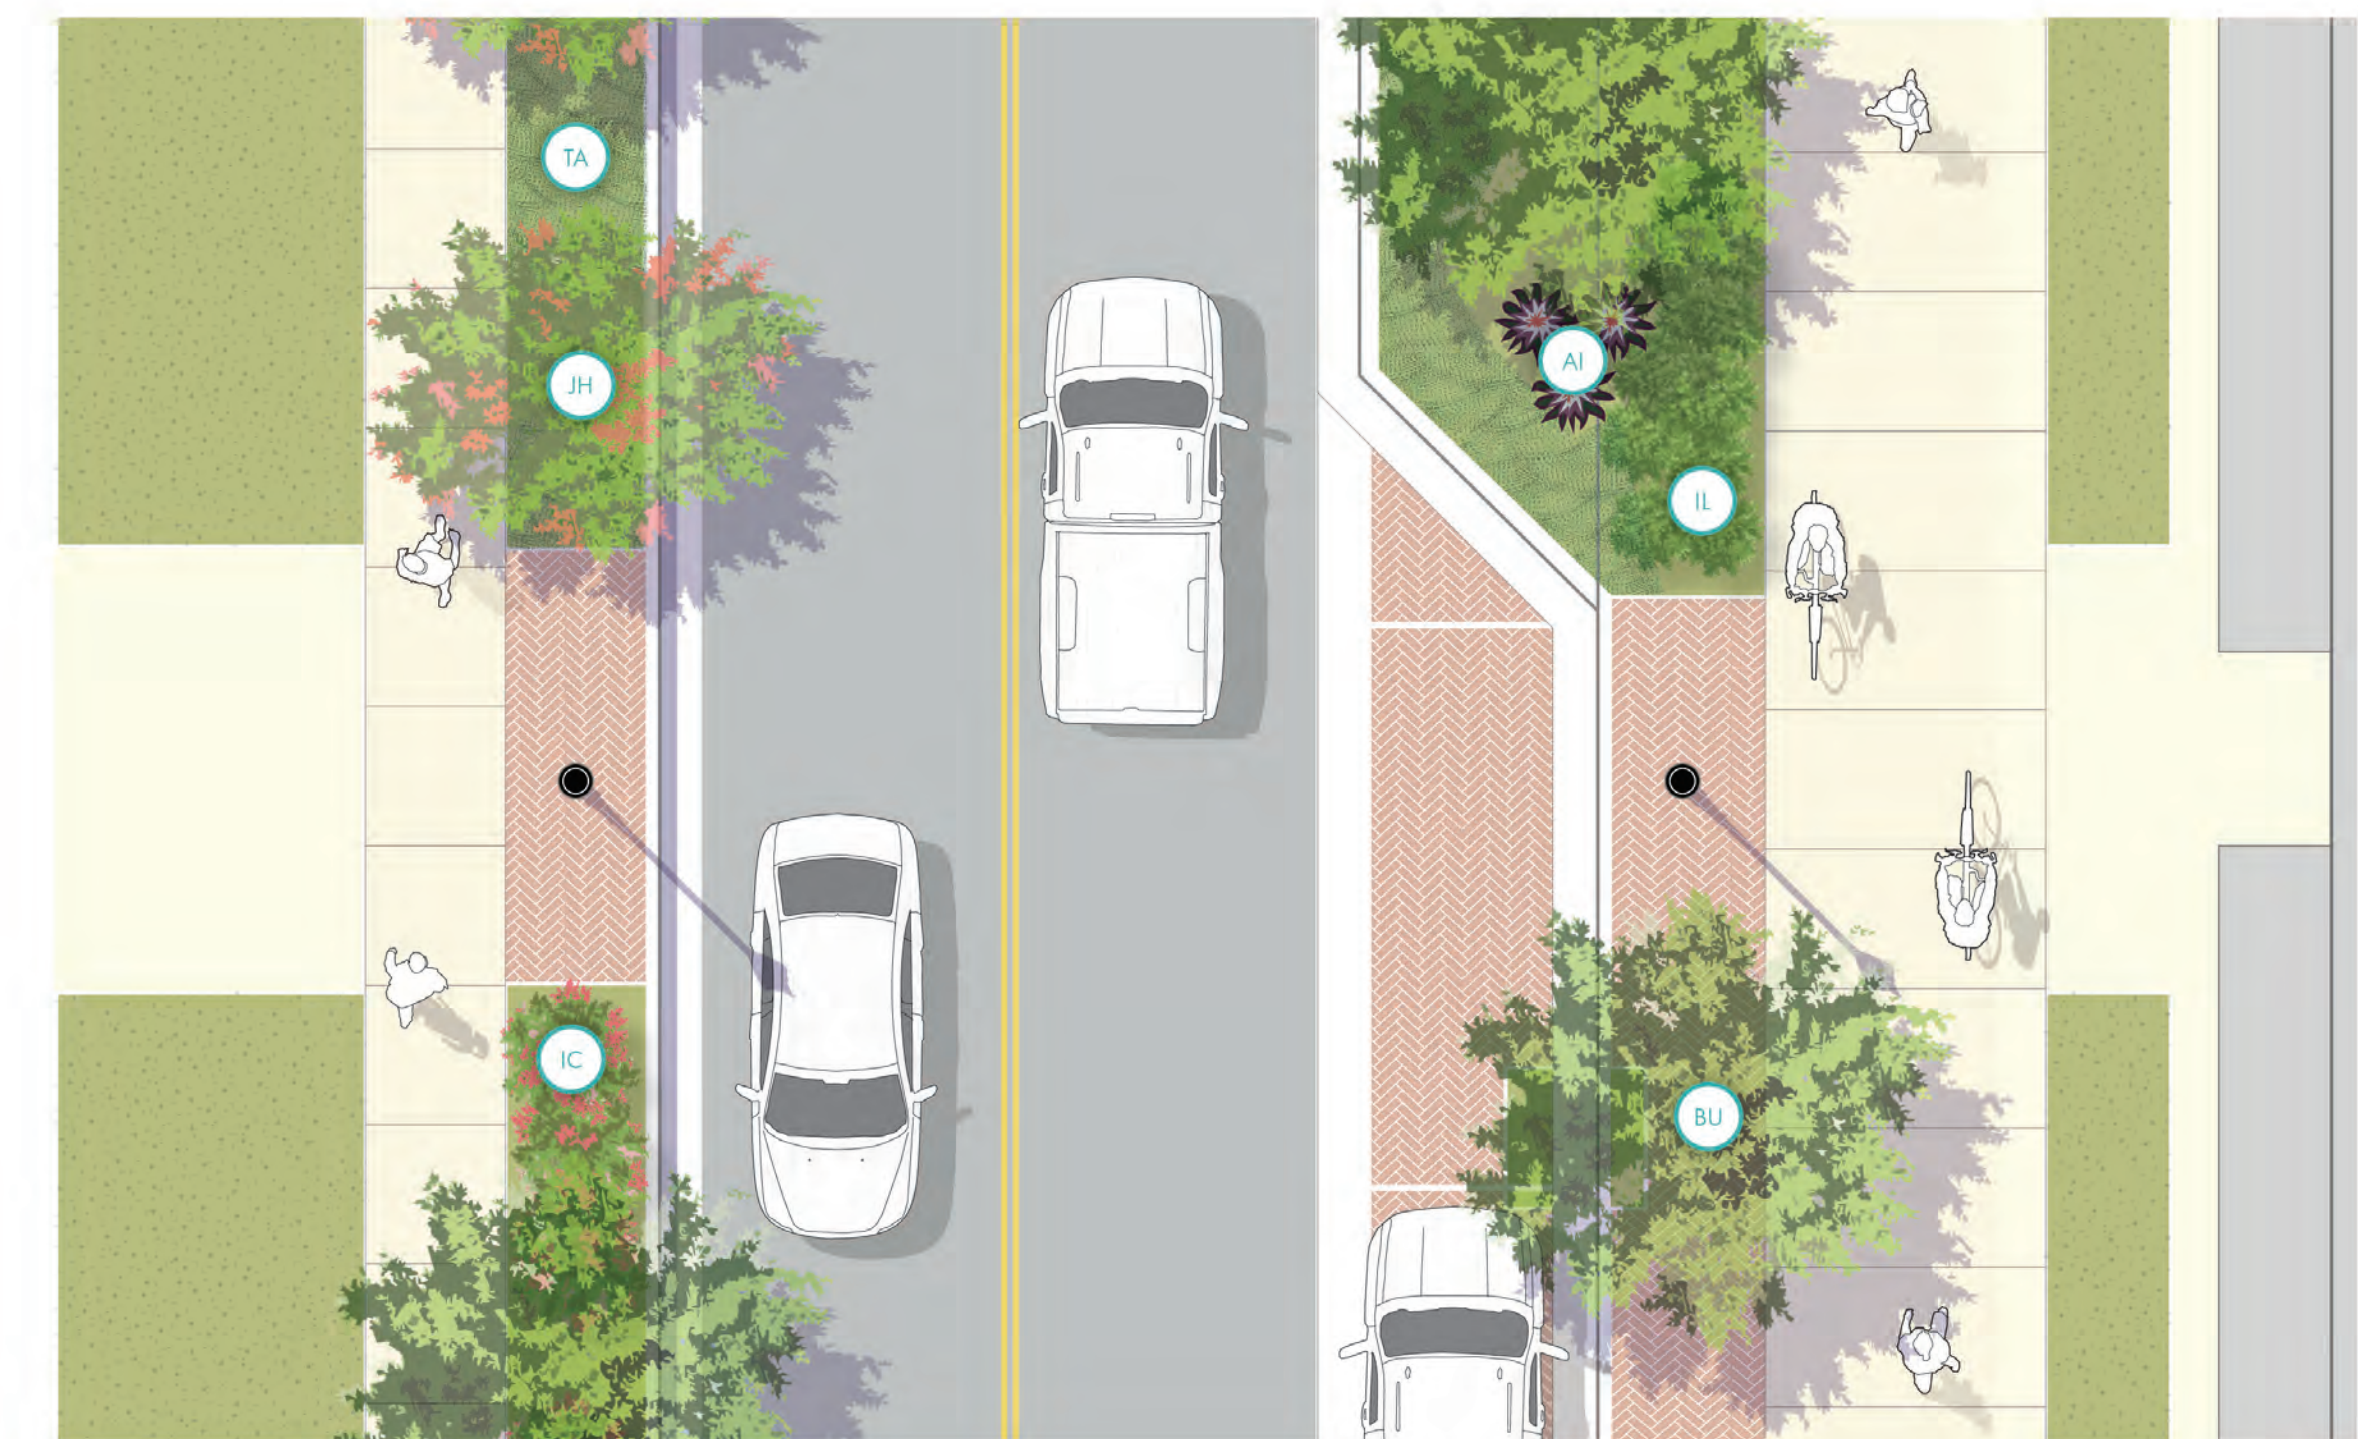

Plant Palette

Trees

- BU - Bucida buceras (Shady Lady Black Olive)
- JH - Jatropha hestata (Jatropha)
- IC - Ixora coccinea (Red Ixora)

Shrubs

- GM -Duranta repens 'GM' (Gold Mound)
- IL - Illex vomitoria 'Stokes' (Stokes Holly)
- IC - Ixora coccinea (Red Ixora)

Groundcover / Grasses

- AI - Alacantha imperialis (Bromeliad)
- TA - Trachelospermum asiaticum (Jasmine)