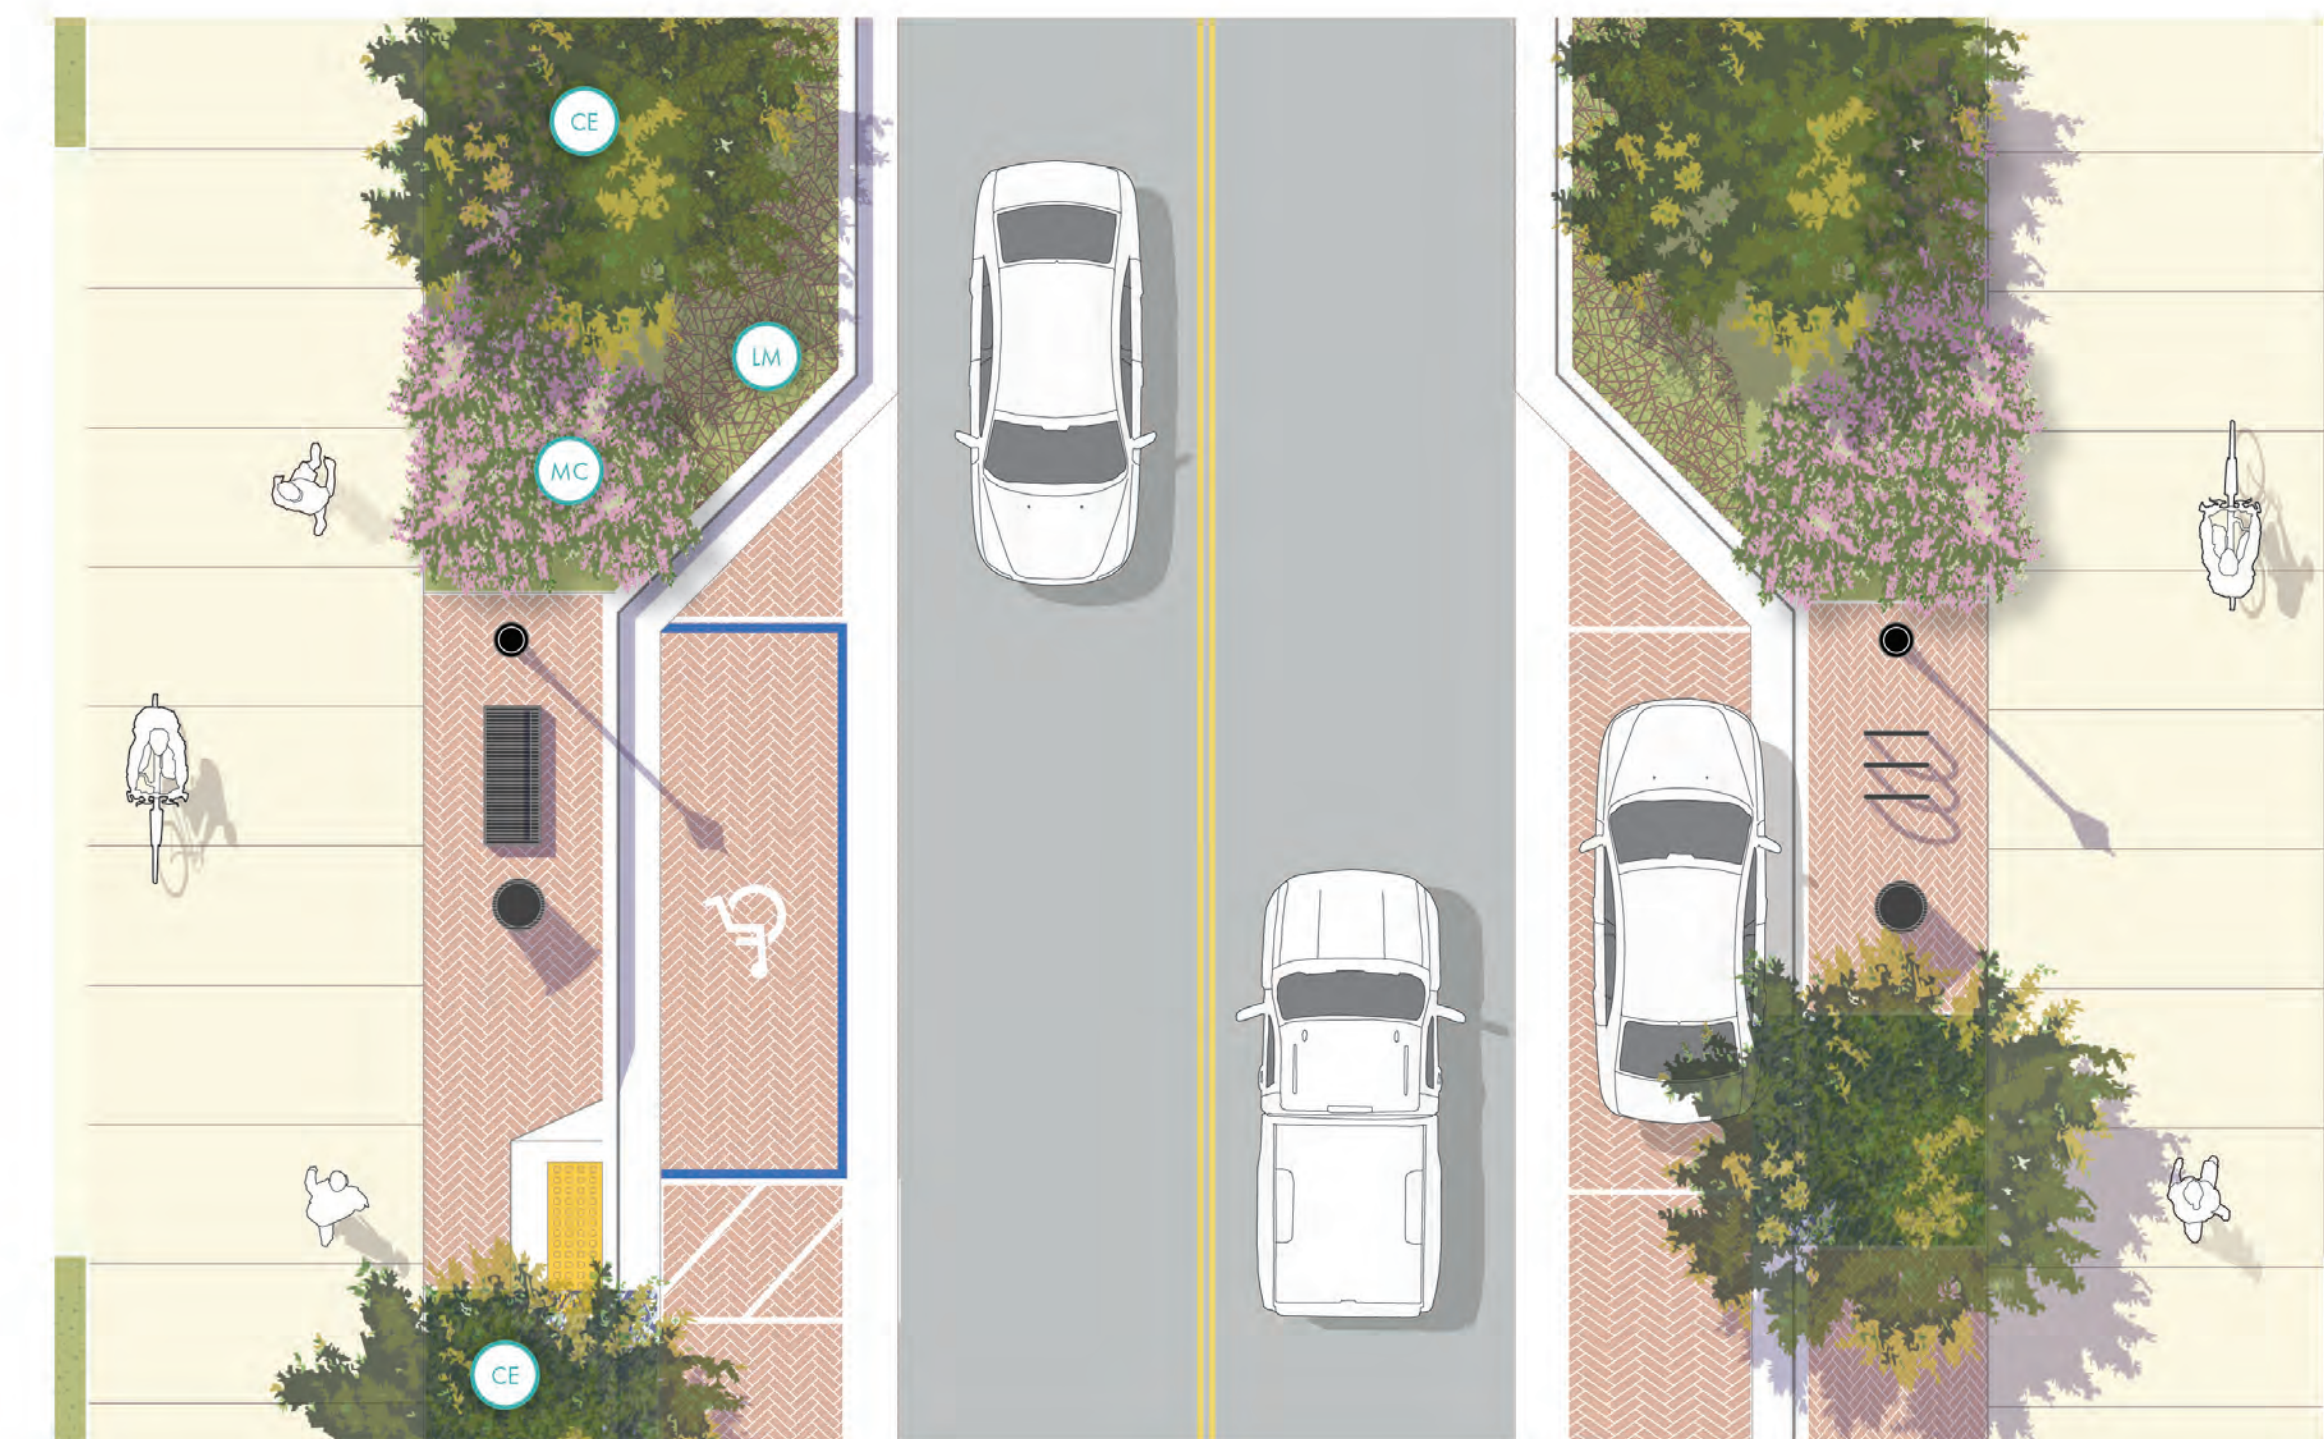

Naples, Florida Streetscape Design | Typical Sections and Plans

Alternative A1 - Sidewalk Level Separated Bikeways
Naples, FL Streetscape | 1st Avenue South | Typical Sections

- Plant Palette**
- Trees
 - CE - *Conocarpus erectus* (Green Buttonwood)
 - Shrubs
 - CM - *Carissa Macrocarpa* (Dwarf Natal Palm)
 - Groundcover / Grasses
 - LM - *Liriope muscari* (Blue Goddess Liriope)
 - MC - *Muhlenbergia Capillaris* (Muhly Grass)

Alternative A2 - Shared Use Path
Naples, FL Streetscape | 1st Avenue South | Typical Sections

- Plant Palette**
- Shade Trees
 - CE - *Conocarpus erectus* (Green Buttonwood)
 - Shrubs
 - CM - *Carissa Macrocarpa* (Dwarf Natal Palm)
 - MC - *Muhlenbergia Capillaris* (Muhly Grass)
 - Groundcover / Grasses
 - LM - *Liriope muscari* (Blue Goddess Liriope)
 - MC - *Muhlenbergia Capillaris* (Muhly Grass)

Naples, Florida Streetscape Design | Typical Sections and Plans

Alternative B1 - Neighborhood Bikeway / Shared Travel Lanes
Naples, FL Streetscape | 10th Street North | Typical Sections

Alternative B2 - Shared Use Path
Naples, FL Streetscape | 10th Street North | Typical Sections