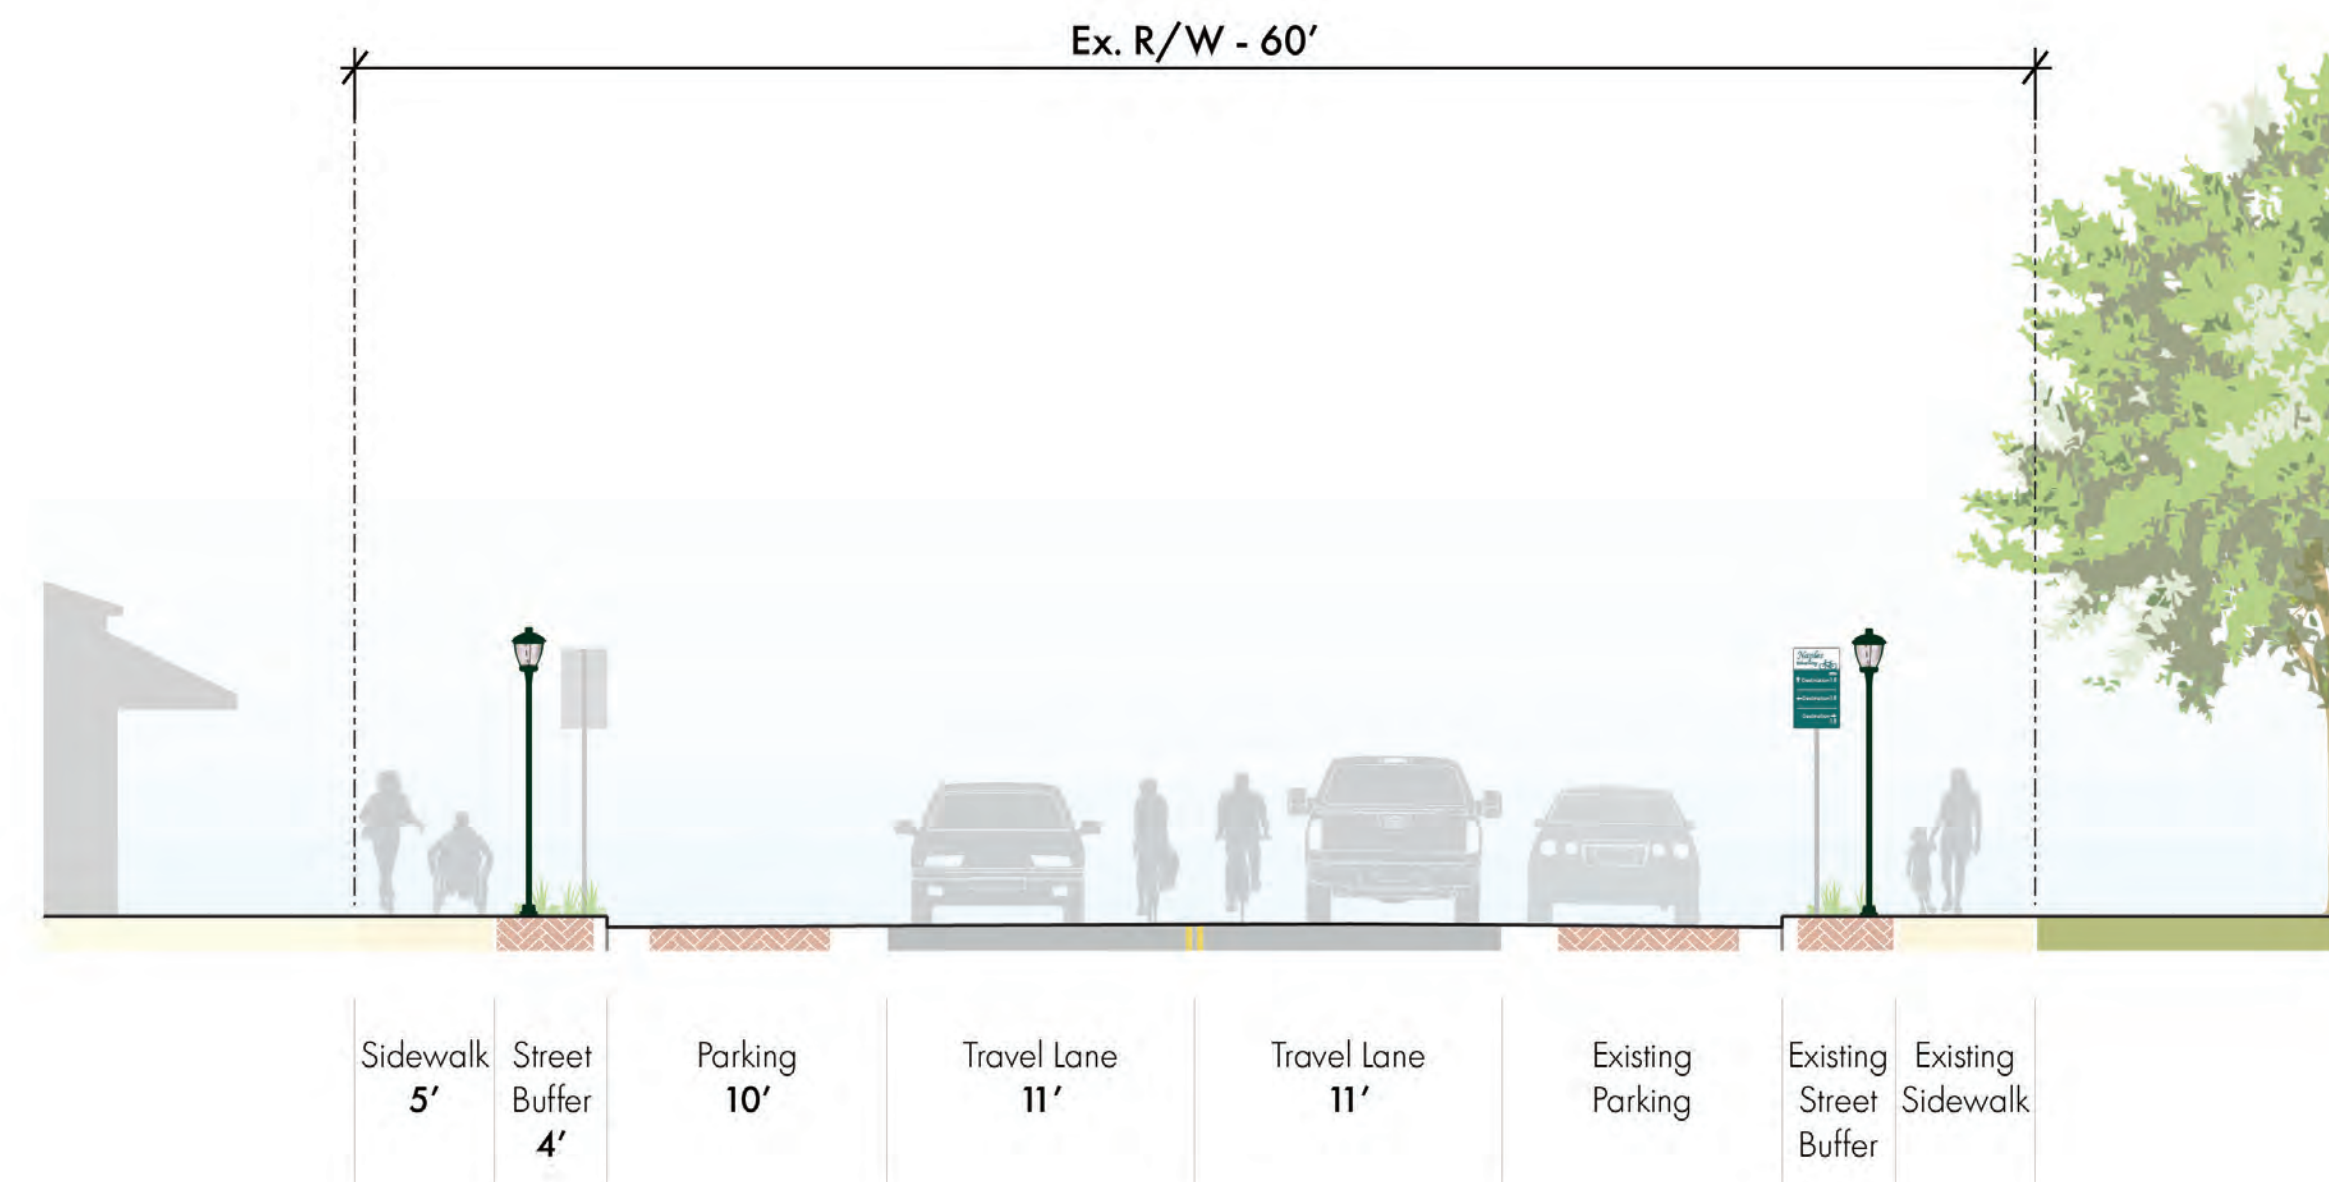

Naples, Florida Streetscape Design | Typical Sections and Plans

Alternative B1 - Neighborhood Bikeway / Shared Travel Lanes
Naples, FL Streetscape | 10th Street North | Typical Sections