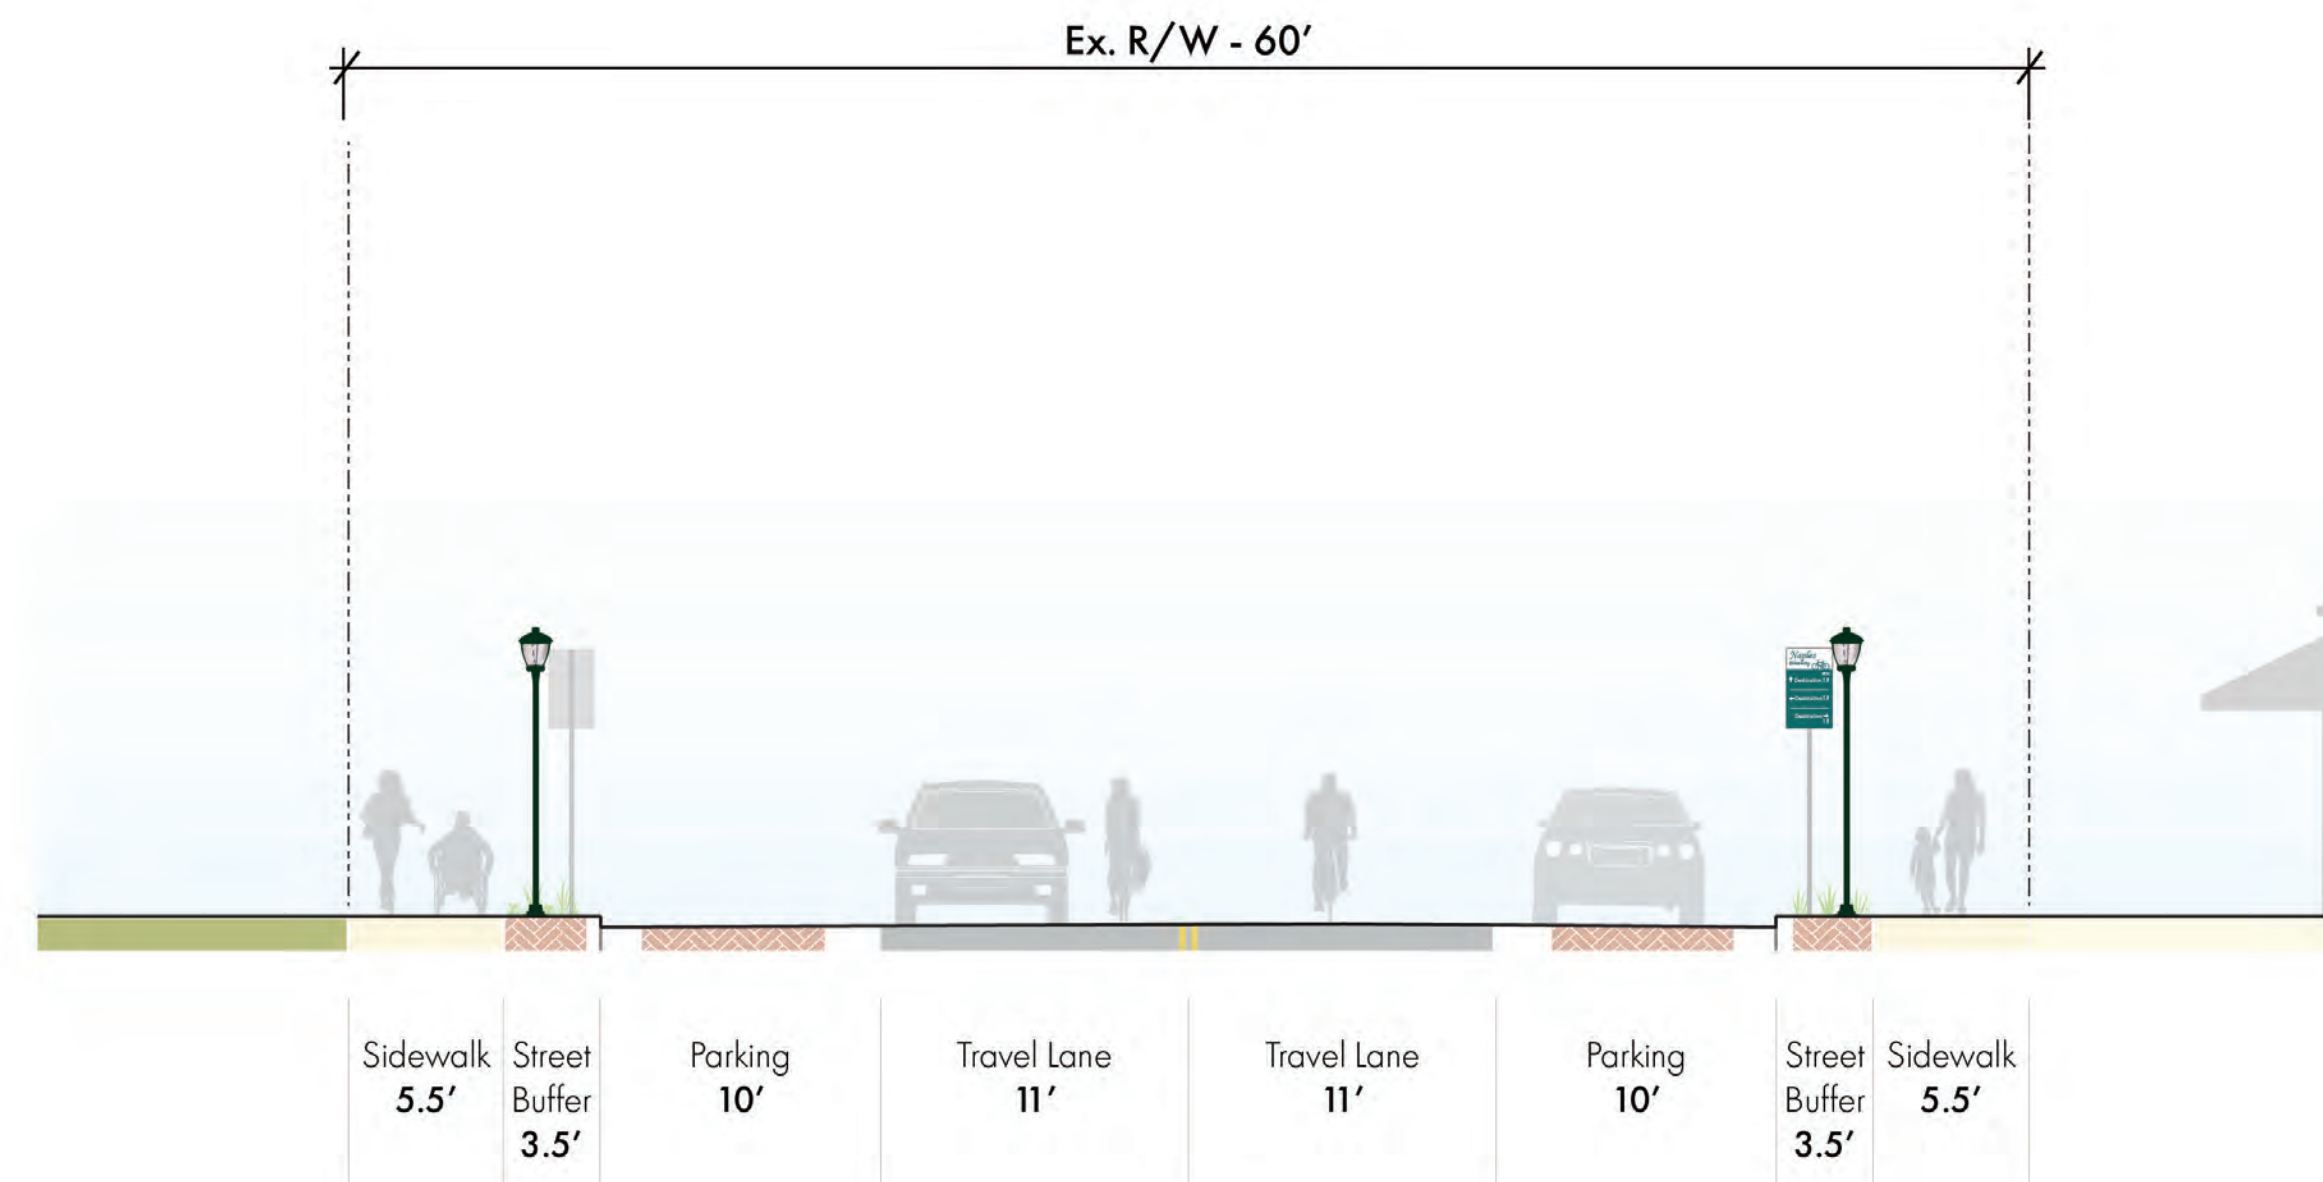

Naples, Florida Streetscape Design | Typical Sections and Plans

Alternative C1 - Neighborhood Bikeway / Shared Travel Lanes
Naples, FL Streetscape | 12th Street South | Typical Sections

Alternative C2 - Shared Use Path
Naples, FL Streetscape | 12th Street South | Typical Sections