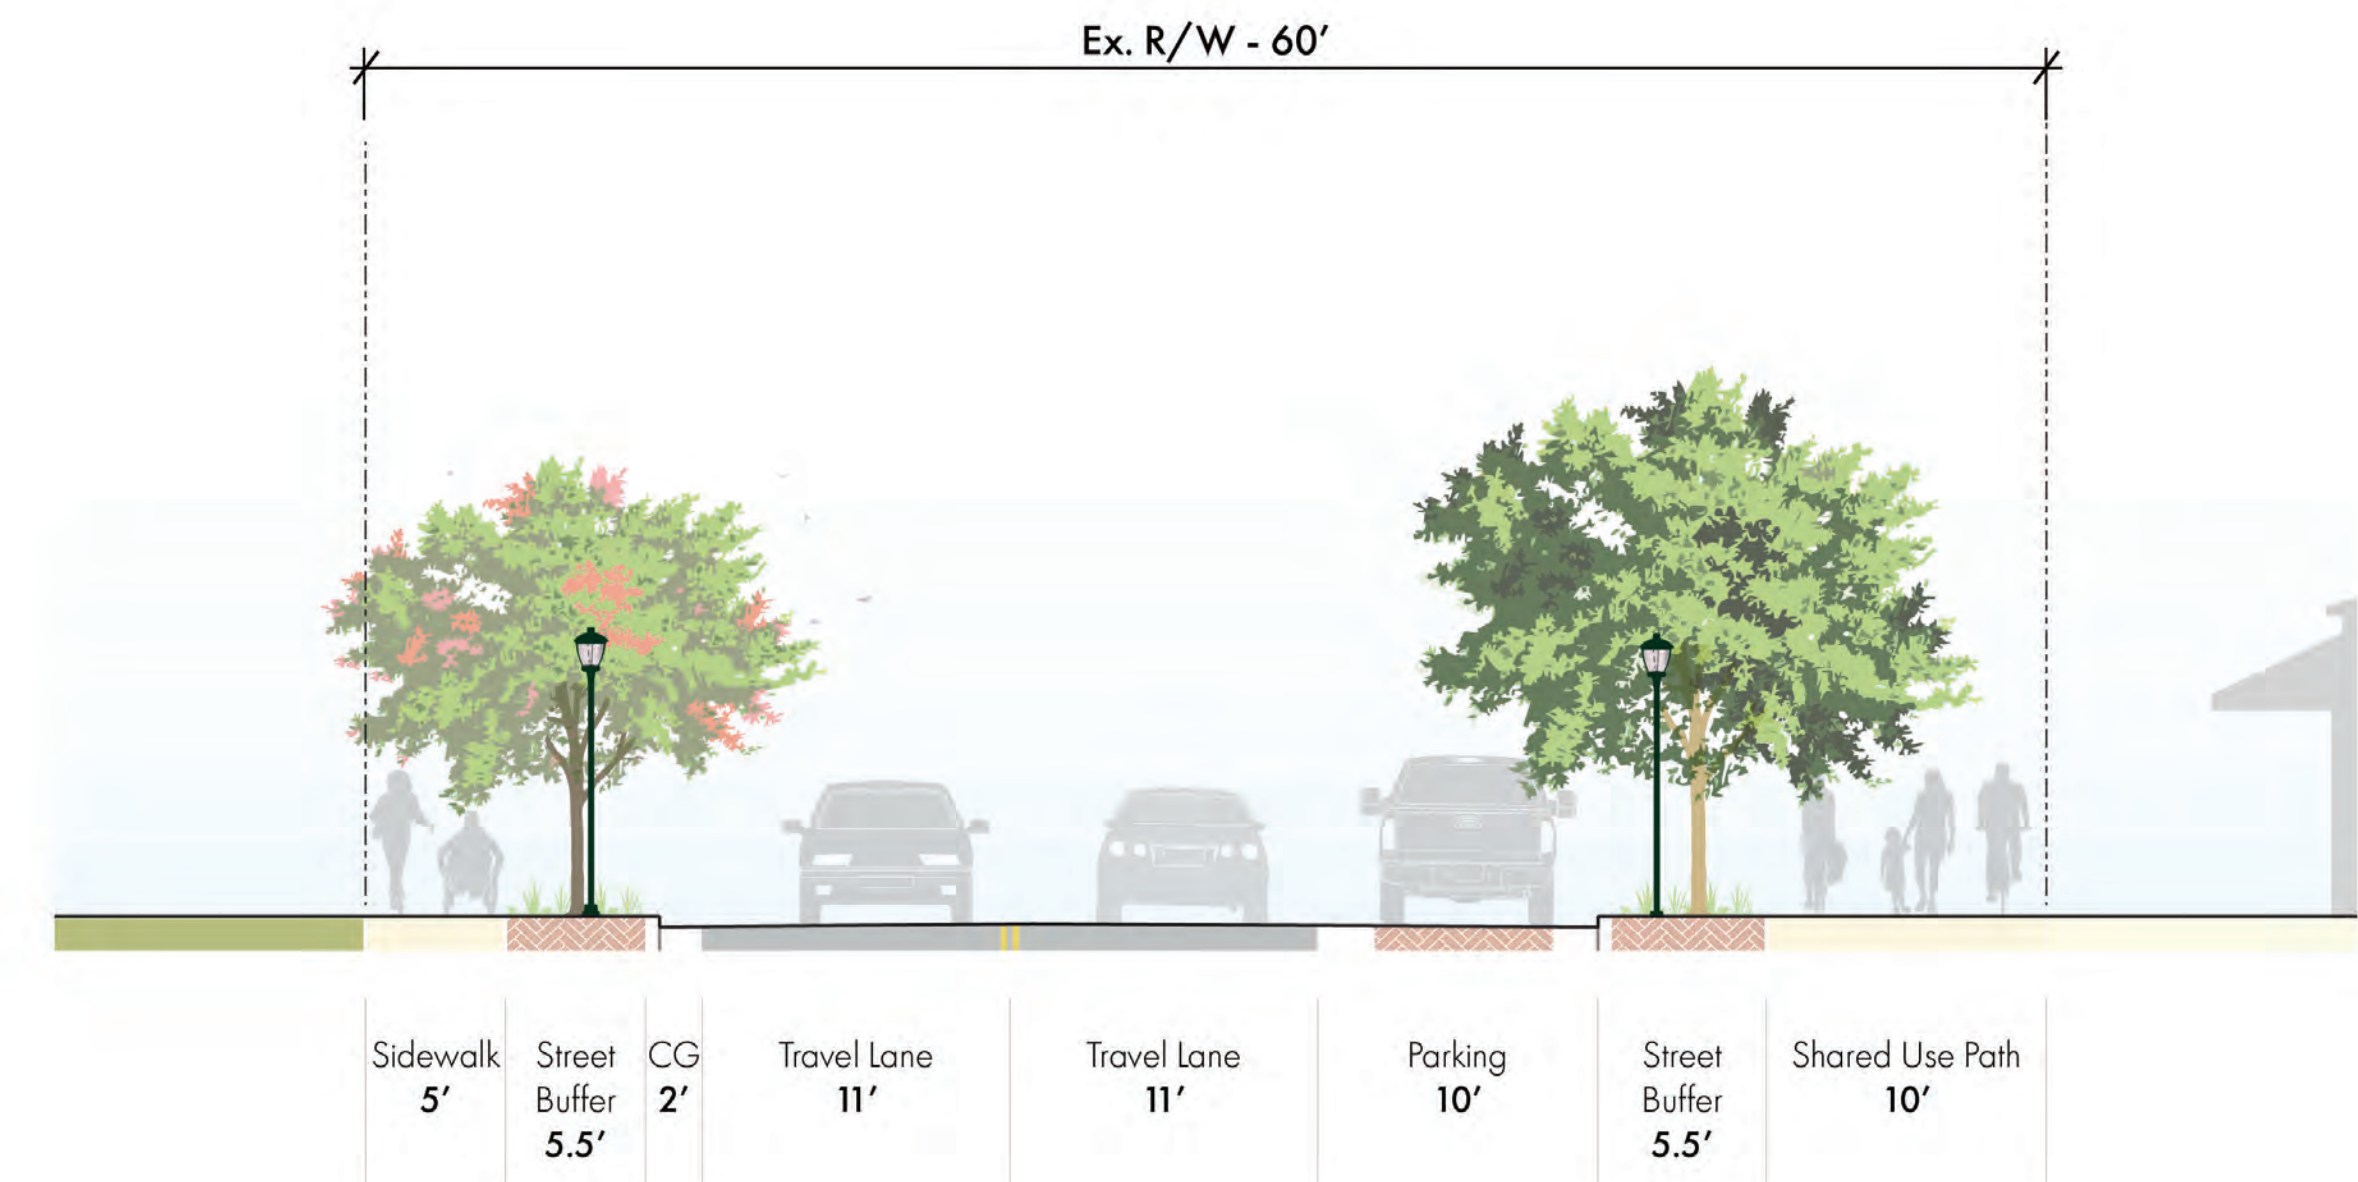

Naples, Florida Streetscape Design | Typical Sections and Plans

Alternative C1 - Neighborhood Bikeway / Shared Travel Lanes
Naples, FL Streetscape | 12th Street South | Typical Sections

Alternative C2 - Shared Use Path
Naples, FL Streetscape | 12th Street South | Typical Sections