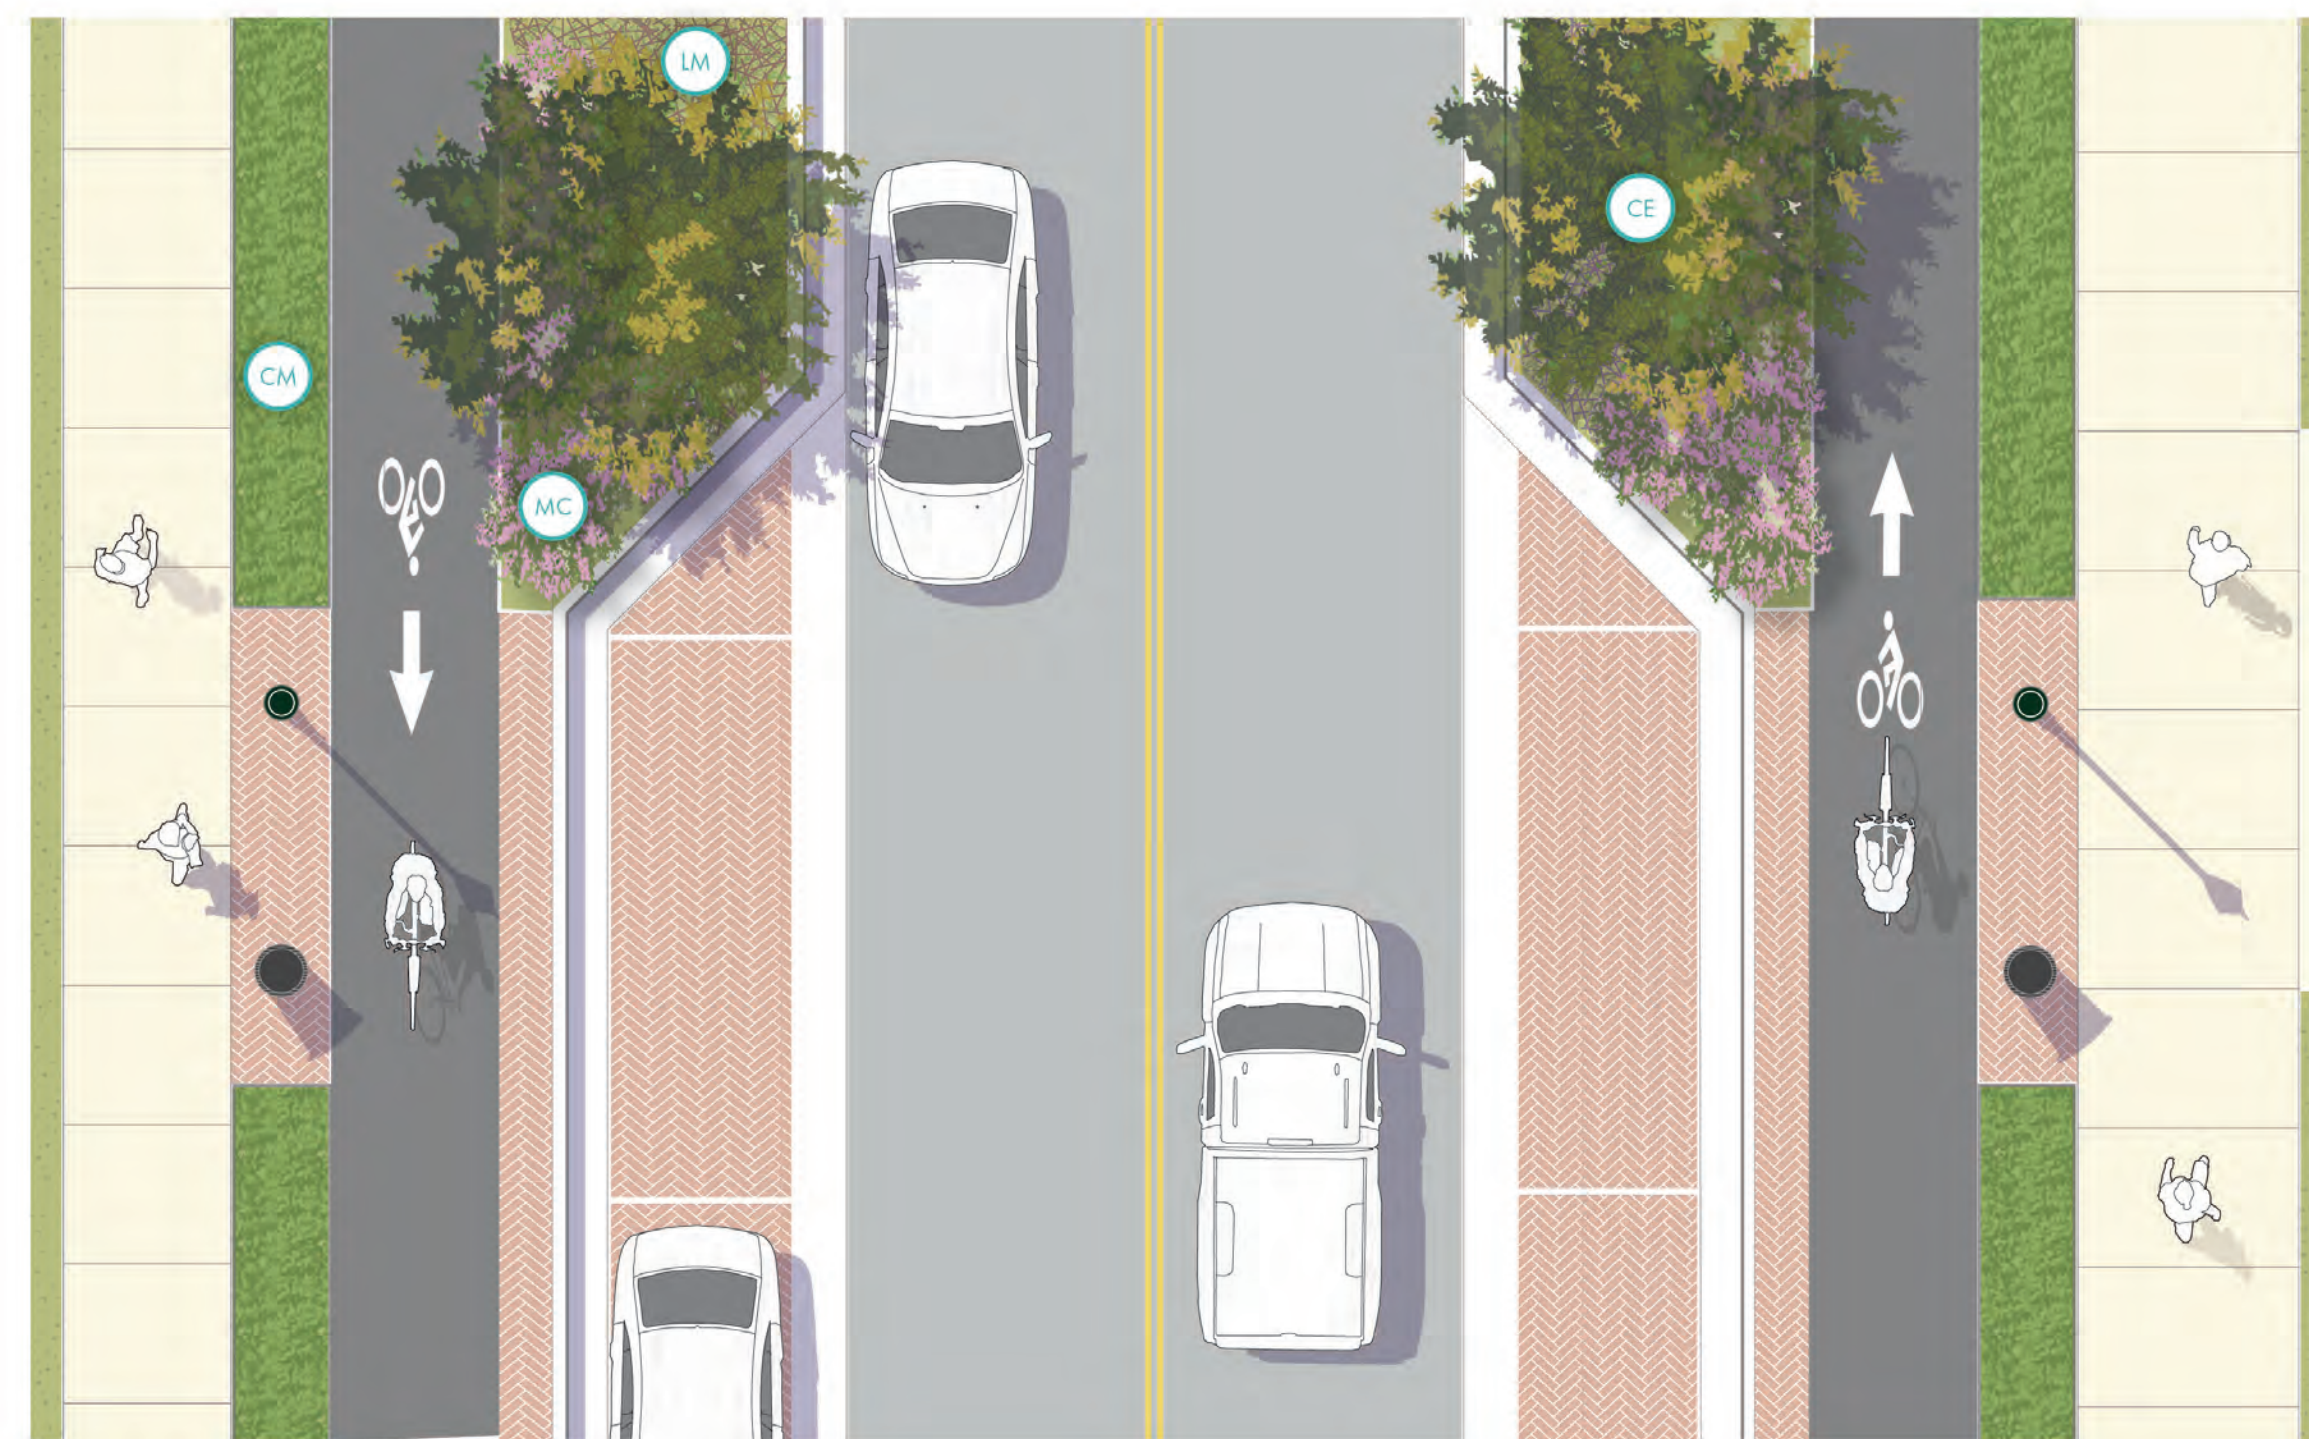

Naples, Florida Streetscape Design | Typical Sections and Plans

Alternative A1 - Sidewalk Level Separated Bikeways
Naples, FL Streetscape | 1st Avenue South | Typical Sections

- Plant Palette**
- Trees
 - CE - *Conocarpus erectus* (Green Buttonwood)
 - Shrubs
 - CM - *Carissa Macrocarpa* (Dwarf Natal Palm)
 - Groundcover / Grasses
 - LM - *Liriope muscari* (Blue Goddess Liriope)
 - MC - *Muhlenbergia Capillaris* (Muhly Grass)

Alternative A2 - Shared Use Path
Naples, FL Streetscape | 1st Avenue South | Typical Sections

- Plant Palette**
- Shade Trees
 - CE - *Conocarpus erectus* (Green Buttonwood)
 - Shrubs
 - CM - *Carissa Macrocarpa* (Dwarf Natal Palm)
 - MC - *Muhlenbergia Capillaris* (Muhly Grass)
 - Groundcover / Grasses
 - LM - *Liriope muscari* (Blue Goddess Liriope)
 - MC - *Muhlenbergia Capillaris* (Muhly Grass)

Naples, Florida Streetscape Design | Typical Sections and Plans

Alternative B1 - Neighborhood Bikeway / Shared Travel Lanes
Naples, FL Streetscape | 10th Street North | Typical Sections

Alternative B2 - Shared Use Path
Naples, FL Streetscape | 10th Street North | Typical Sections