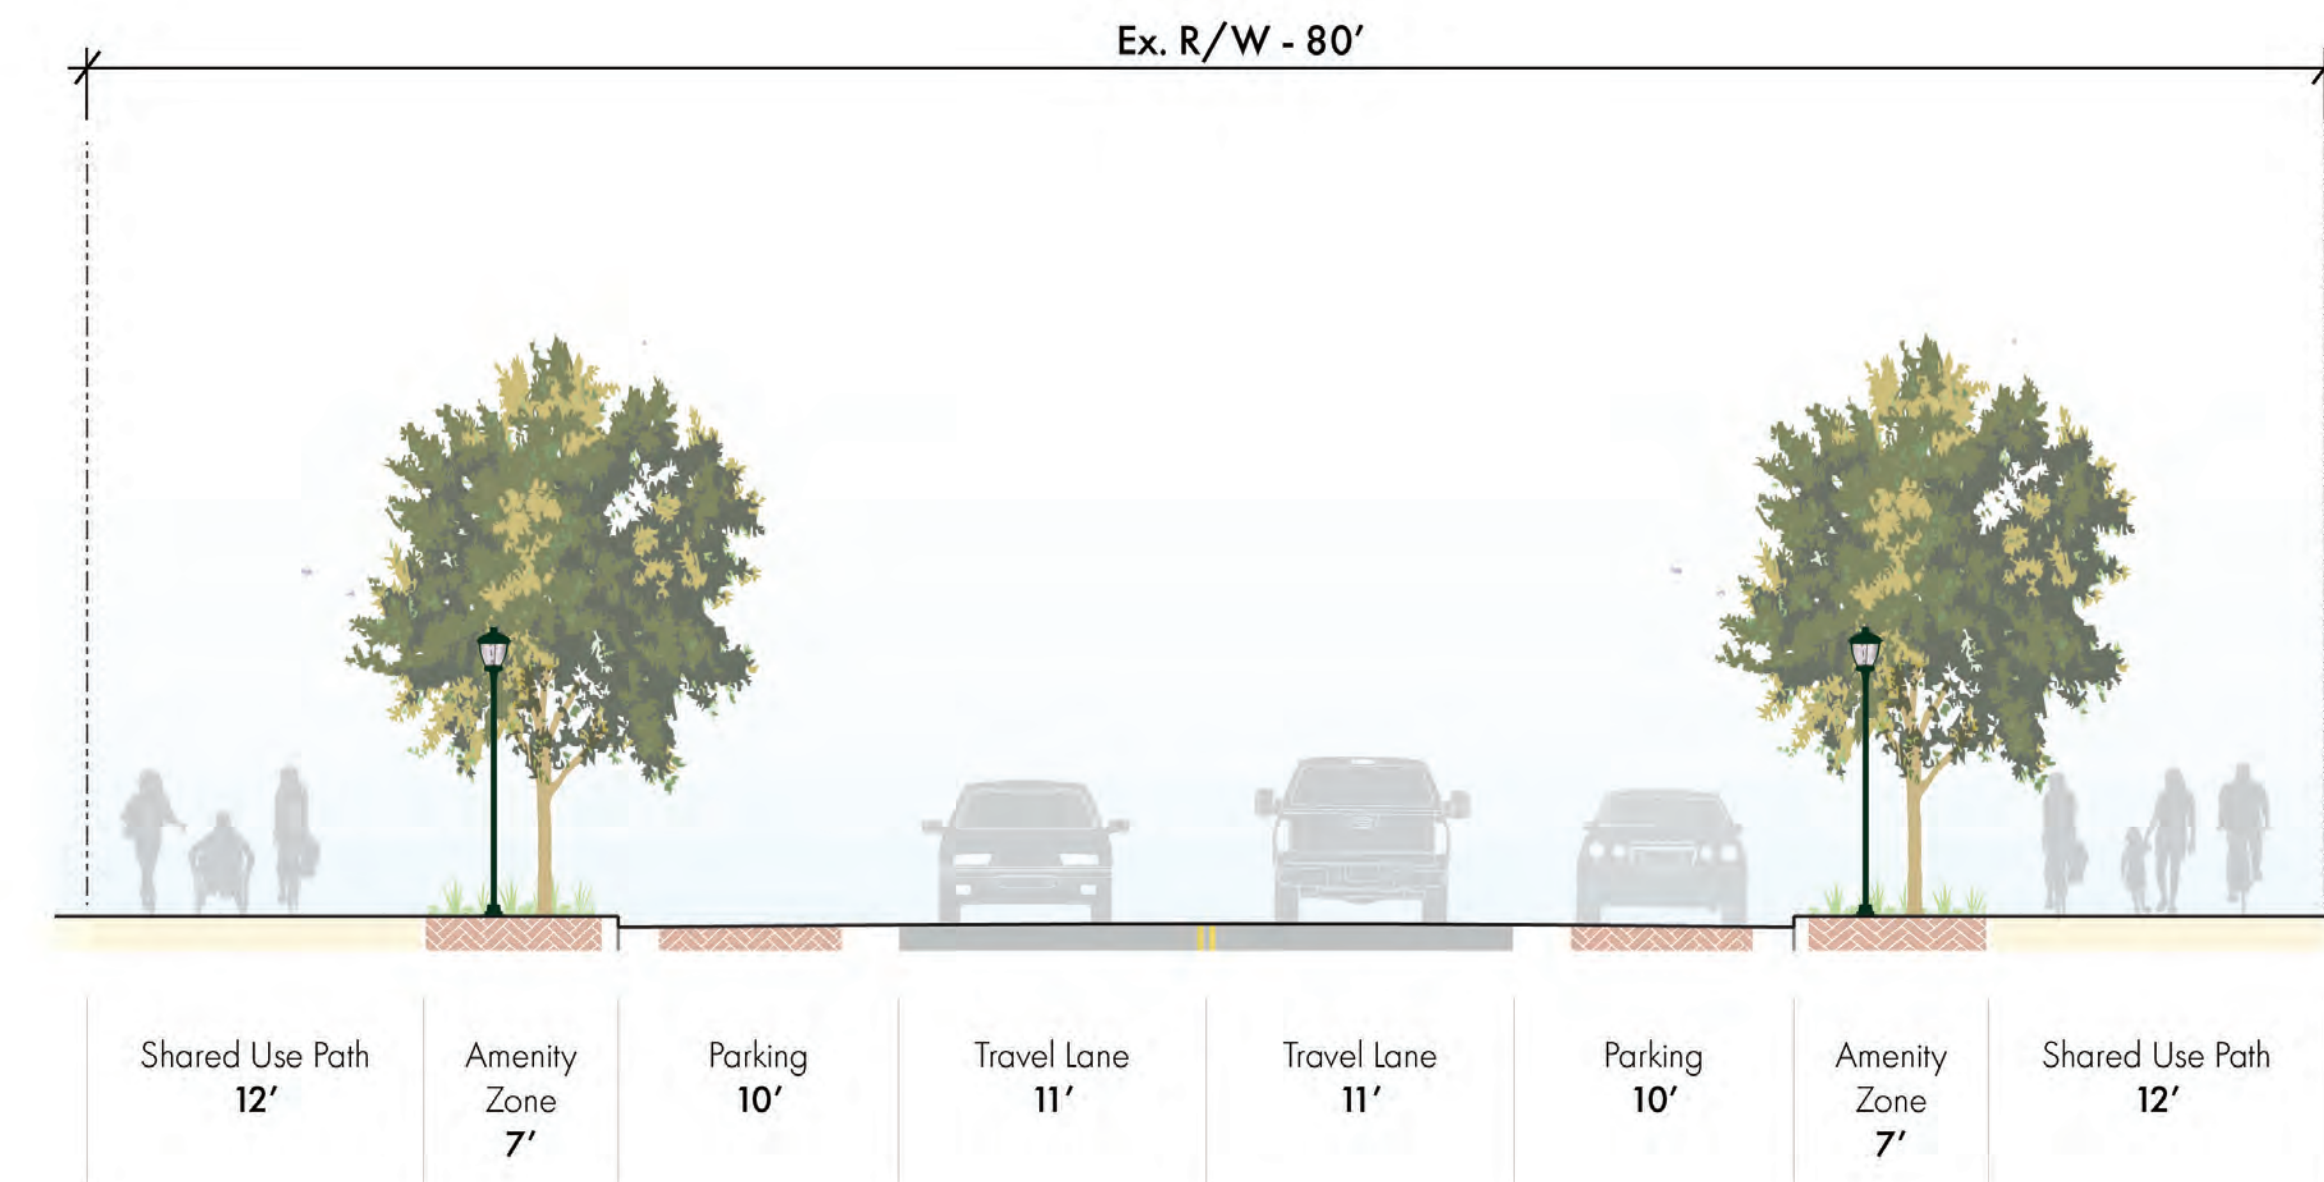

Alternative A2 - Shared Use Path
Naples, FL Streetscape | 1st Avenue South | Typical Sections

1. **Plant Palette**
2. Shade Trees
     - CE - *Conocarpus erectus* (Green Buttonwood)
   - Shrubs
     - CM - *Carissa Macrocarpa* (Dwarf Natal Palm)
     - MC - *Muhlenbergia Capillaris* (Muhly Grass)
   - Groundcover / Grasses
     - LM - *Liriope muscari* (Blue Goddess Liriope)
     - MC - *Muhlenbergia Capillaris* (Muhly Grass)