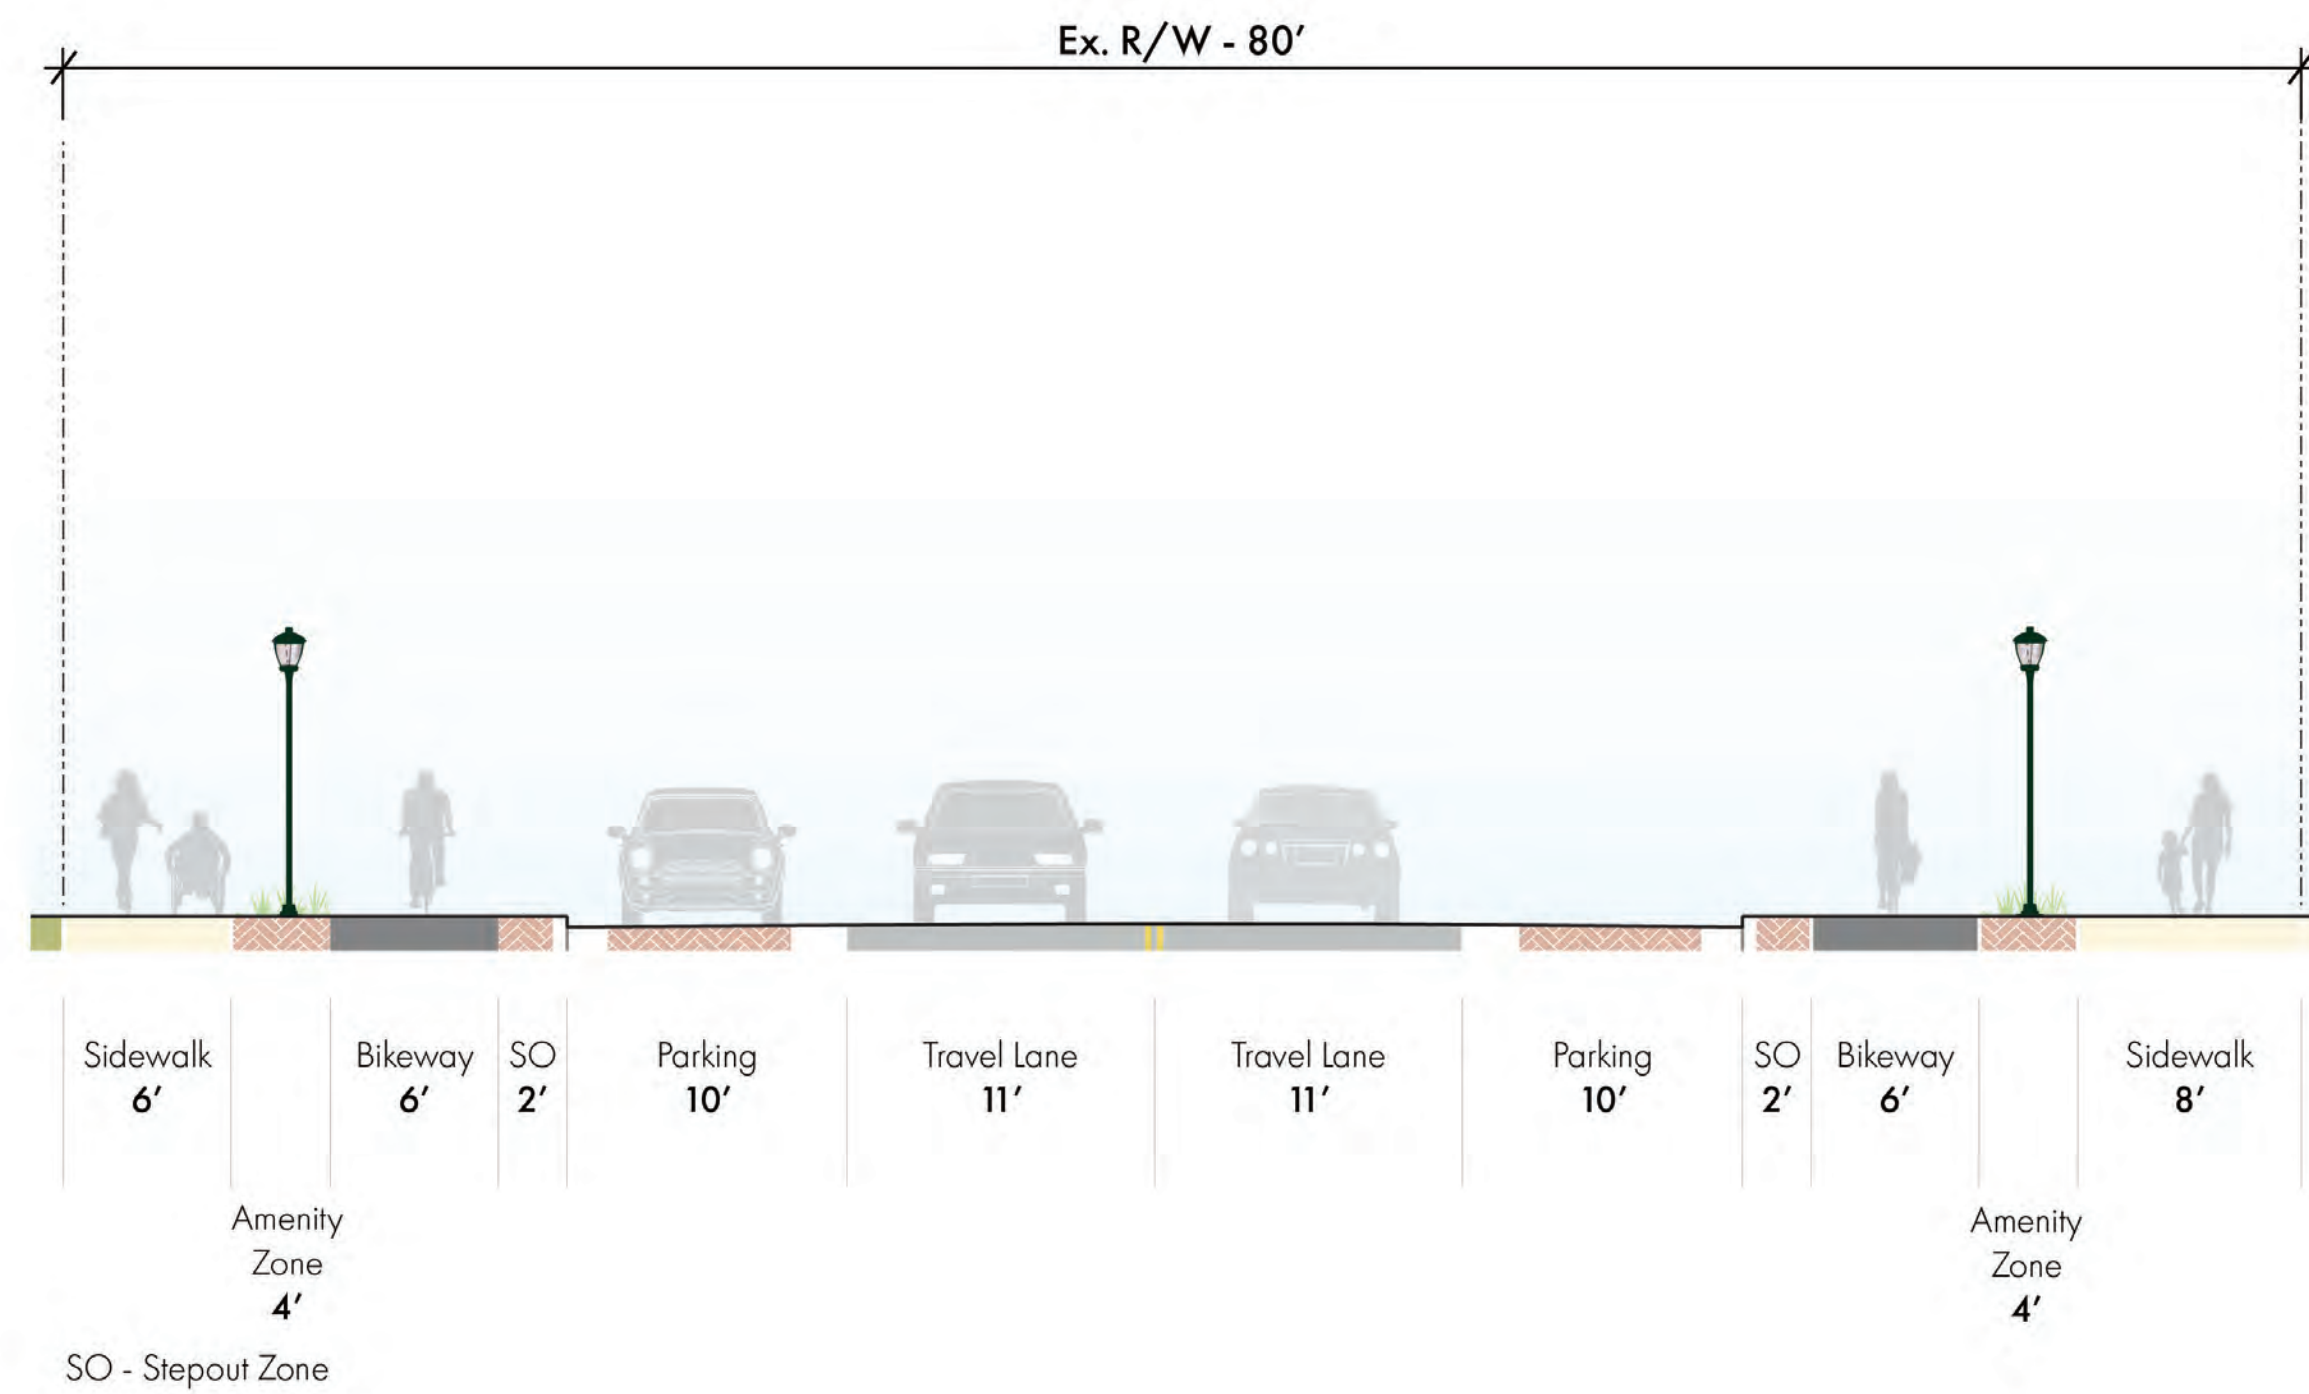

Naples, Florida Streetscape Design | Typical Sections and Plans

Alternative A1 - Sidewalk Level Separated Bikeways
Naples, FL Streetscape | 1st Avenue South | Typical Sections

- Plant Palette**
- Trees
 - CE - *Conocarpus erectus* (Green Buttonwood)
 - Shrubs
 - CM - *Carissa Macrocarpa* (Dwarf Natal Palm)
 - Groundcover / Grasses
 - LM - *Liriope muscari* (Blue Goddess Liriope)
 - MC - *Muhlenbergia Capillaris* (Muhly Grass)

Naples, Florida Streetscape Design | Typical Sections and Plans

Alternative B1 - Neighborhood Bikeway / Shared Travel Lanes
Naples, FL Streetscape | 10th Street North | Typical Sections

Alternative B2 - Shared Use Path
Naples, FL Streetscape | 10th Street North | Typical Sections