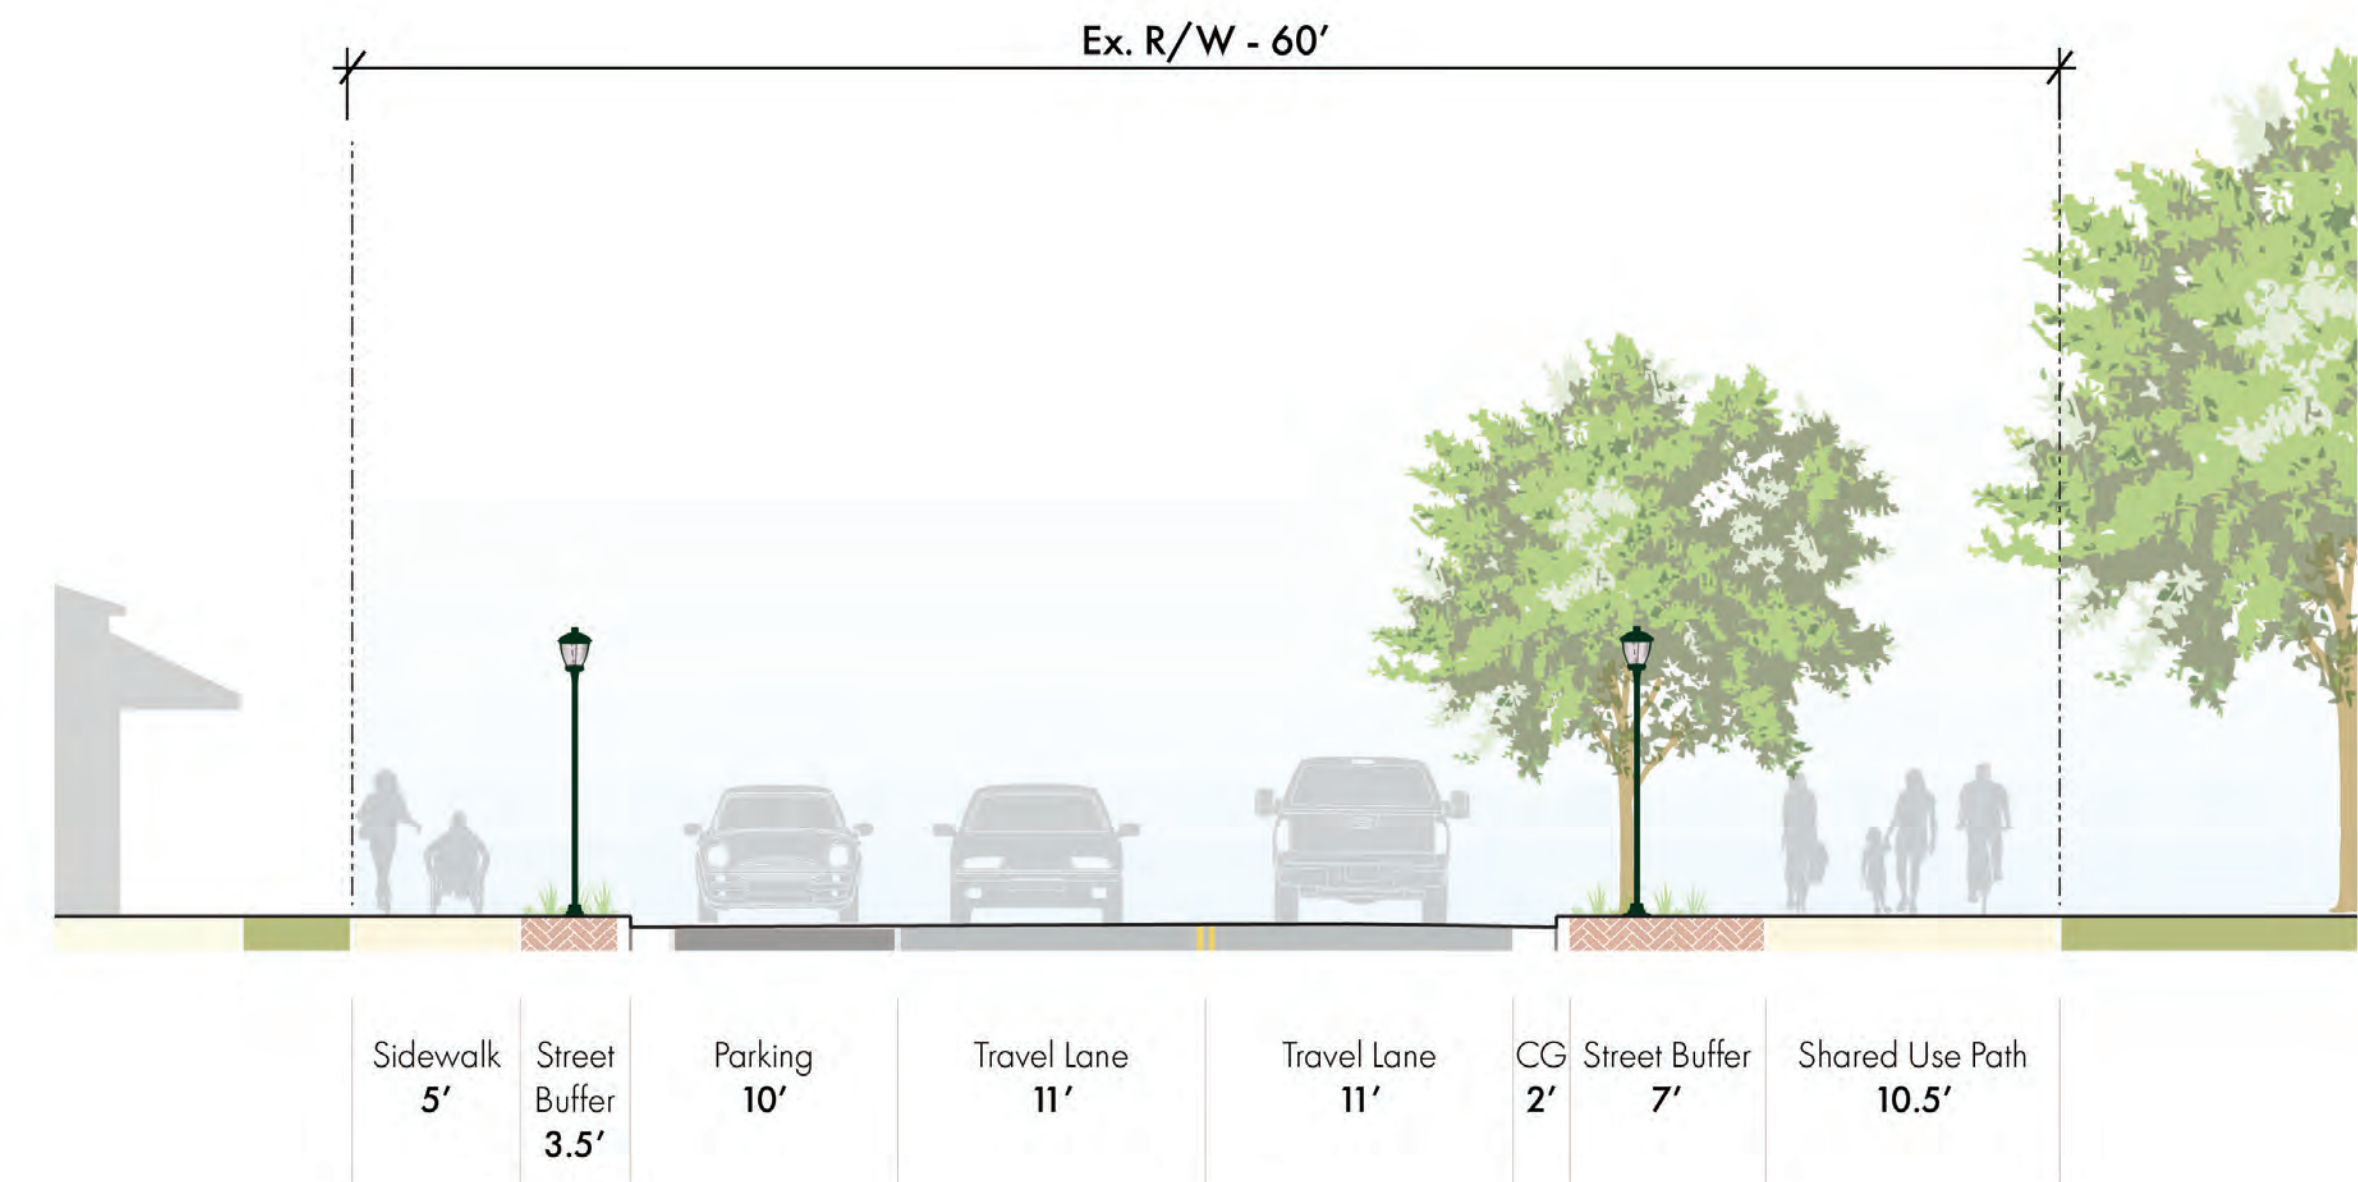

Naples, Florida Streetscape Design | Typical Sections and Plans

Alternative B1 - Neighborhood Bikeway / Shared Travel Lanes
Naples, FL Streetscape | 10th Street North | Typical Sections

Alternative B2 - Shared Use Path
Naples, FL Streetscape | 10th Street North | Typical Sections